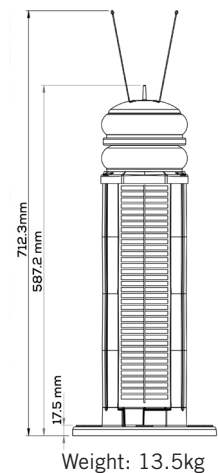

VLB-5X WRECK-LS2 LIGHT