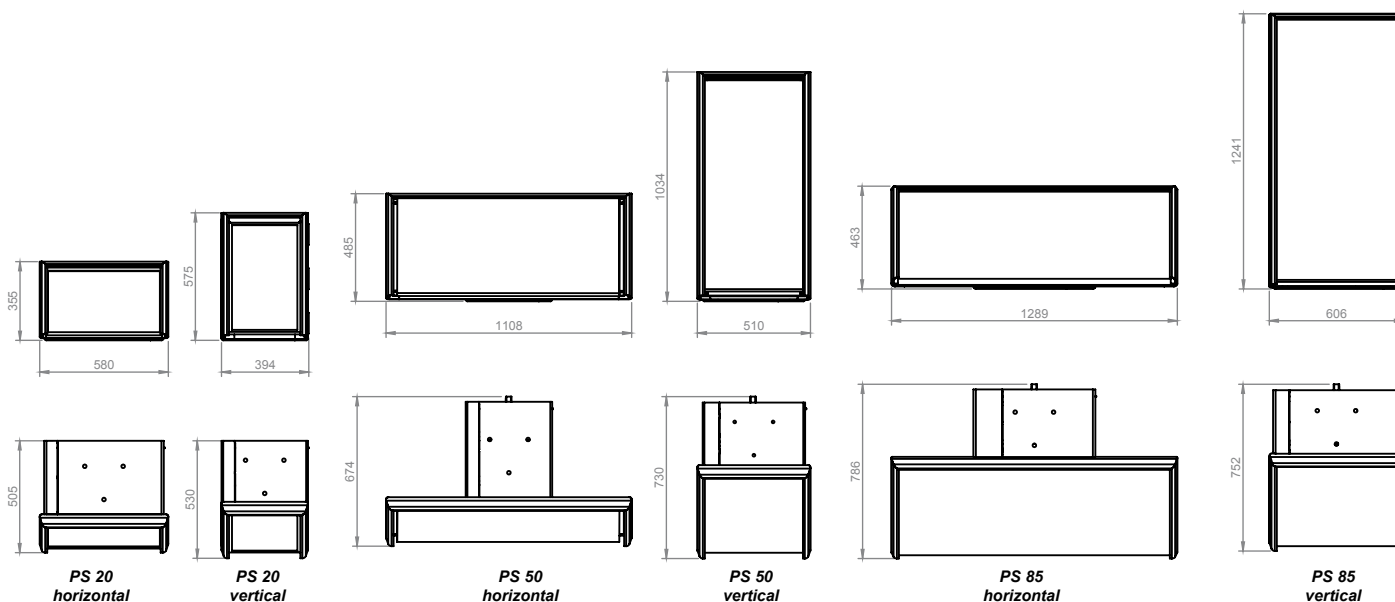

# PS20, PS50, PS85

EQUIPMENTS		MOBILIS 
MATERIAL	Aluminium Marine Grade	
SOLAR PANEL POWER	20 W, 50 W, 85 W	
BATTERY	24 Ah to 240 Ah	
LIGHT	refer to light section	
<b>CUSTOMIZATIONS ARE POSSIBLE</b>		